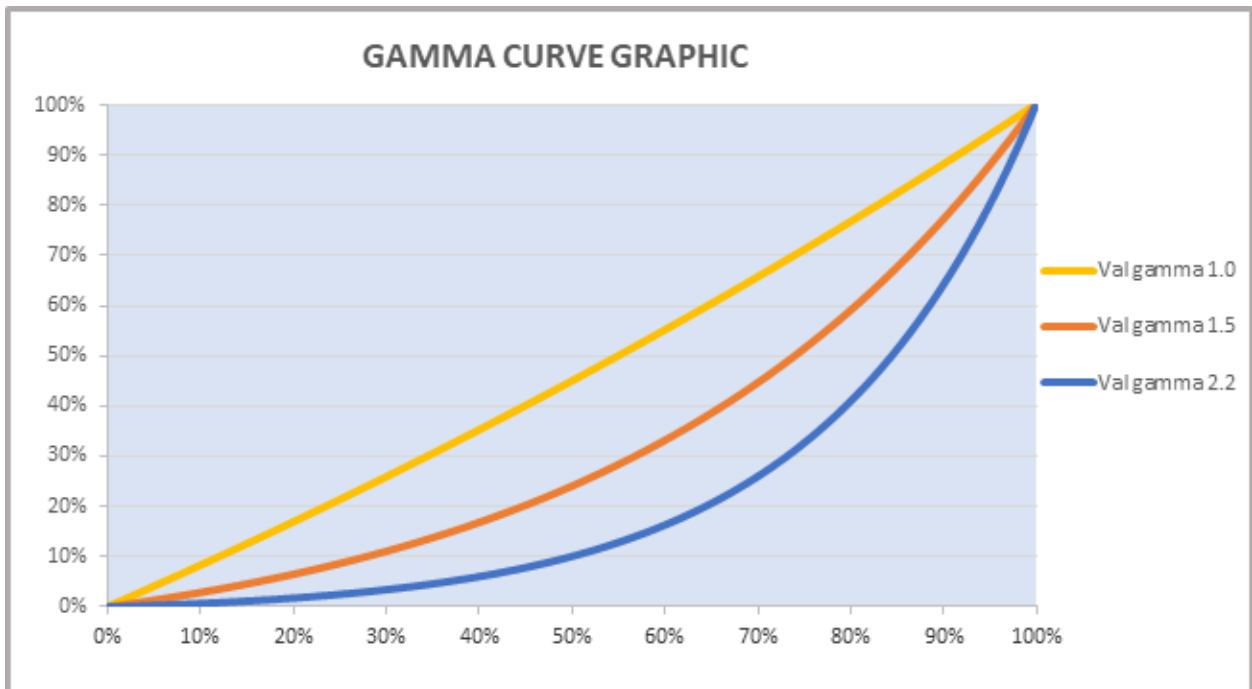

IMPORTANT NOTE: Dimmer Curve 5 has all the Leds synchronized, for balanced behavior in white.